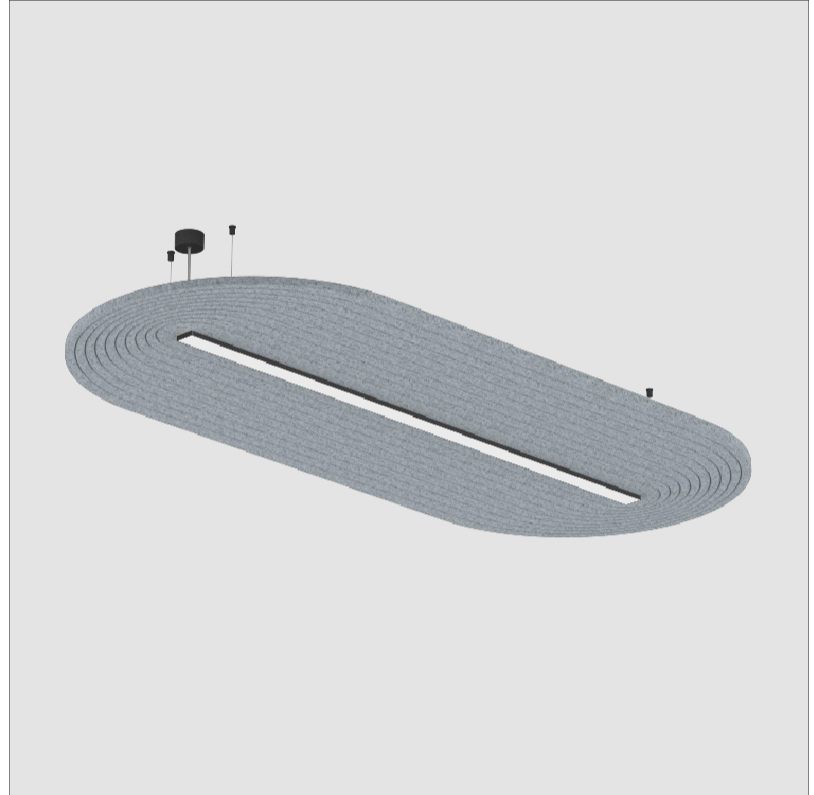

Holder Finish: [SSR / BKV / CWI / CRY / HAB / LAG / UFT / ITA / RUA / RUR / MIC / FTG / MYG / TWT / LOD / PUS / FRO / FUP / KIA / POP / BLS / SPG / MEY / GOH / GUM / CHC / COM / ABZ / JAG](#)

Accent Finish: [OPL / MPM / CMP / BKR / WHR / GCL / WWR / WWL / WDA](#)

Acoustic Finish: [SFW / CYW / SEE / SYN / MTS / PMB / TTN / CYB / STO / DPE / BES / SHB / ARE / ANE / VRD / CRF](#)

Fixture Material: [Acoustic / Aluminum / PMMA](#)

Primary Material: [Acoustic](#)

Cable Details: [2000mm/78 3/4" or 6000mm/236 1/4" Cable, - Transparent](#)

ELECTRICAL

Lamp Type: LED
Input Wattage (W): 38.7
Total Output Wattage (W): 35.5
Dimming: [Non-dimming / DALI Dimming / MATTER Dimming](#)
Driver Included: No
Driver Location: Remote
Driver Class: Class 2
Input Voltage (V): 120 - 277
Upon Request: [0 - 10V Dimming / Phase Dimming](#)

LED

Color Temperature (°K): [2700 / 3000 / 3500 / 4000](#)
Max. Delivered Lumen (lm): Max 5540
Nominal Lumen (lm): Max 6420
CRI: >90 CRI
Lamp Life (hrs): 50000

OPTICAL

RATINGS AND CERTIFICATIONS

Certified By: Certified for North American Standards

IP Rating: [IP20](#) © 2026, T 1800-388-3382, F 416-247-9319, www.zaneen.com

Available for International specifications by adding 'INT' at the end of the existing Model #. For assistance on 'custom' specifications, contact zteam@zaneen.com. In a constant effort to supply the best product, we reserve the right to change specifications or materials without notice. The most recent specification sheets are found at zaneen.com