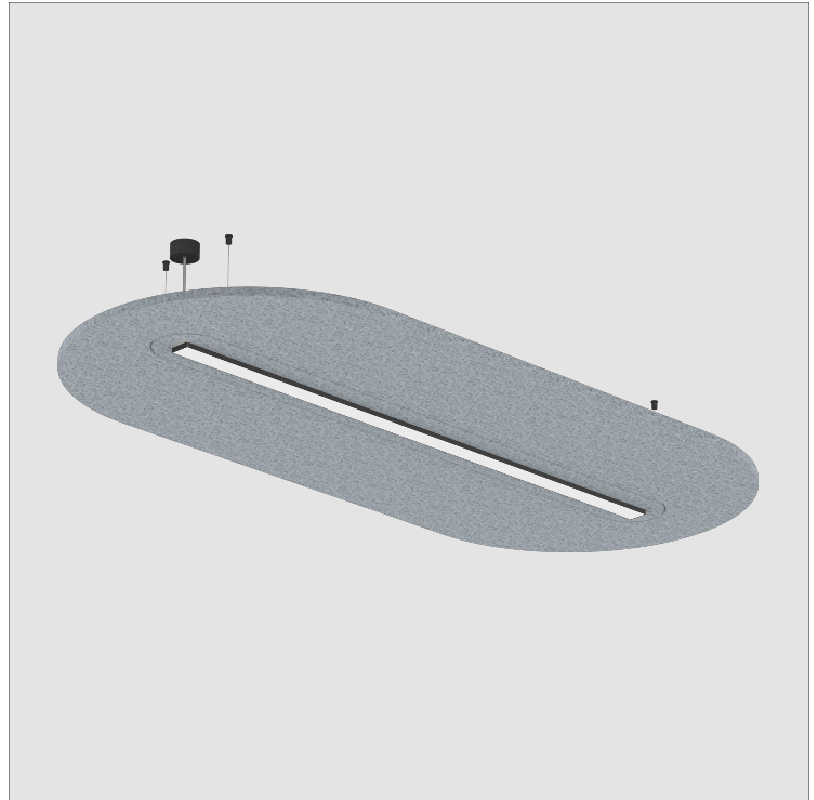

Holder Finish: [SSR / BKV / CWI / CRY / HAB / LAG / UFT / ITA / RUA / RUR / MIC / FTG / MYG / TWT / LOD / PUS / FRO / FUP / KIA / POP / BLS / SPG / MEY / GOH / GUM / CHC / COM / ABZ / JAG](#)

Accent Finish: [OPL / MPM / CMP / BKR / WHR / GCL / WWR / WWL / WDA](#)

Acoustic Finish: [SFW / CYW / SEE / SYN / MTS / PMB / TTN / CYB / STO / DPE / BES / SHB / ARE / ANE / VRD / CRF](#)

Fixture Material: [Acoustic / Aluminum / PMMA](#)

Primary Material: [Acoustic](#)

Cable Details: [2000mm/78 3/4" or 6000mm/236 1/4" Cable, - Transparent](#)

ELECTRICAL

Lamp Type: LED
Input Wattage (W): 38.7
Total Output Wattage (W): 35.5
Dimming: [Non-dimming / DALI Dimming / MATTER Dimming](#)
Driver Included: No
Driver Location: Remote
Driver Class: Class 2
Input Voltage (V): 120 - 277
Upon Request: [0 - 10V Dimming / Phase Dimming](#)

LED

Color Temperature (°K): [2700 / 3000 / 3500 / 4000](#)
Max. Delivered Lumen (lm): Max 5540
Nominal Lumen (lm): Max 6420
CRI: >90 CRI
Lamp Life (hrs): 50000

OPTICAL

RATINGS AND CERTIFICATIONS

Certified By: Certified for North American Standards

© 2026, T 1800-388-3382, F 416-247-9319, www.zaneen.com

Available for International specifications by adding 'INT' at the end of the existing Model #. For assistance on 'custom' specifications, contact zteam@zaneen.com. In a constant effort to supply the best product, we reserve the right to change specifications or materials without notice. The most recent specification sheets are found at zaneen.com