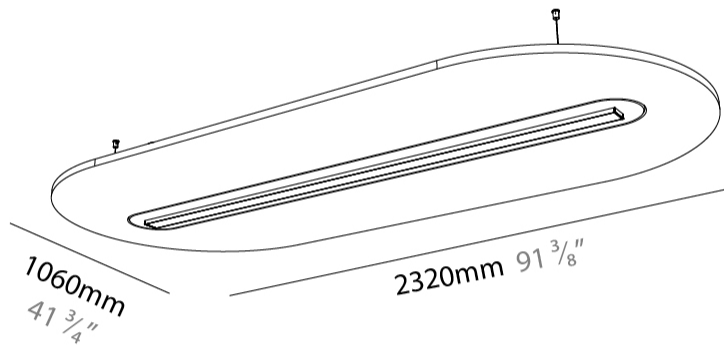

Holder Finish: [SSR / BKV / CWI / CRY / HAB / LAG / UFT / ITA / RUA / RUR / MIC / FTG / MYG / TWT / LOD / PUS / FRO / FUP / KIA / POP / BLS / SPG / MEY / GOH / GUM / CHC / COM / ABZ / JAG](#)

Accent Finish: [OPL / MPM / CMP / BKR / WHR / GCL / WWR / WWL / WDA](#)

Acoustic Finish: [SFW / CYW / SEE / SYN / MTS / PMB / TTN / CYB / STO / DPE / BES / SHB / ARE / ANE / VRD / CRF](#)

Fixture Material: [Acoustic / Aluminum / PMMA](#)

Primary Material: [Acoustic](#)

Cable Details: [2000mm/78 3/4" or 6000mm/236 1/4" Cable, - Transparent](#)

ELECTRICAL

Lamp Type: LED
Input Wattage (W): 38.7
Total Output Wattage (W): 35.5
Dimming: [Non-dimming / DALI Dimming / MATTER Dimming](#)
Driver Included: No
Driver Location: Remote
Driver Class: Class 2
Input Voltage (V): 120 - 277
Upon Request: [0 - 10V Dimming / Phase Dimming](#)

LED

Color Temperature (°K): [2700 / 3000 / 3500 / 4000](#)
Max. Delivered Lumen (lm): Max 5540
Nominal Lumen (lm): Max 6420
CRI: >90 CRI
Lamp Life (hrs): 50000

OPTICAL

RATINGS AND CERTIFICATIONS

Certified By: Certified for North American Standards

© 2026, T 1800-388-3382, F 416-247-9319, www.zaneen.com

Available for International specifications by adding 'INT' at the end of the existing Model #. For assistance on 'custom' specifications, contact zteam@zaneen.com. In a constant effort to supply the best product, we reserve the right to change specifications or materials without notice. The most recent specification sheets are found at zaneen.com