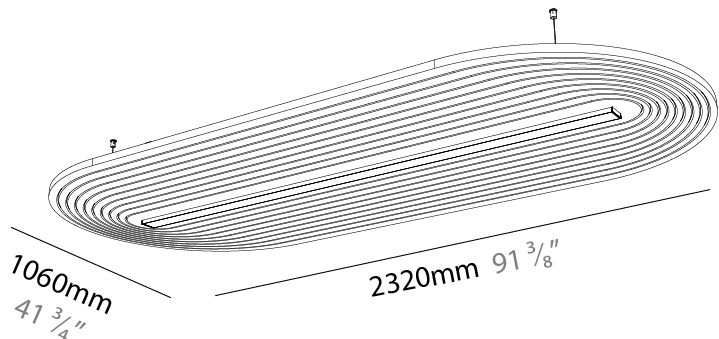

Holder Finish: [SSR / BKV / CWI / CRY / HAB / LAG / UFT / ITA / RUA / RUR / MIC / FTG / MYG / TWT / LOD / PUS / FRO / FUP / KIA / POP / BLS / SPG / MEY / GOH / GUM / CHC / COM / ABZ / JAG](#)

Accent Finish: [OPL / MPM / CMP / BKR / WHR / GCL / WWR / WWL / WDA](#)

Acoustic Finish: [SFW / CYW / SEE / SYN / MTS / PMB / TTN / CYB / STO / DPE / BES / SHB / ARE / ANE / VRD / CRF](#)

Fixture Material: [Acoustic / Aluminum / PMMA](#)

Primary Material: [Acoustic](#)

Cable Details: [2000mm/78 3/4" or 6000mm/236 1/4" Cable, - Transparent](#)

ELECTRICAL

Lamp Type: LED
Input Wattage (W): 73.1
Total Output Wattage (W): 66.3
Dimming: [Non-dimming / DALI Dimming / MATTER Dimming](#)
Driver Included: No
Driver Location: Remote
Driver Class: Class 2
Input Voltage (V): 120 - 277
Upon Request: [0 - 10V Dimming / Phase Dimming](#)

LED

Color Temperature (°K): [2700 / 3000 / 3500 / 4000](#)
Max. Delivered Lumen (lm): Max 10140
Nominal Lumen (lm): Max 12120
CRI: >90 CRI
Lamp Life (hrs): 50000

OPTICAL

RATINGS AND CERTIFICATIONS

Certified By: Certified for North American Standards

IP Rating: [IP20](#) © 2026, T 1800-388-3382, F 416-247-9319, www.zaneen.com

Available for International specifications by adding 'INT' at the end of the existing Model #. For assistance on 'custom' specifications, contact zteam@zaneen.com. In a constant effort to supply the best product, we reserve the right to change specifications or materials without notice. The most recent specification sheets are found at zaneen.com